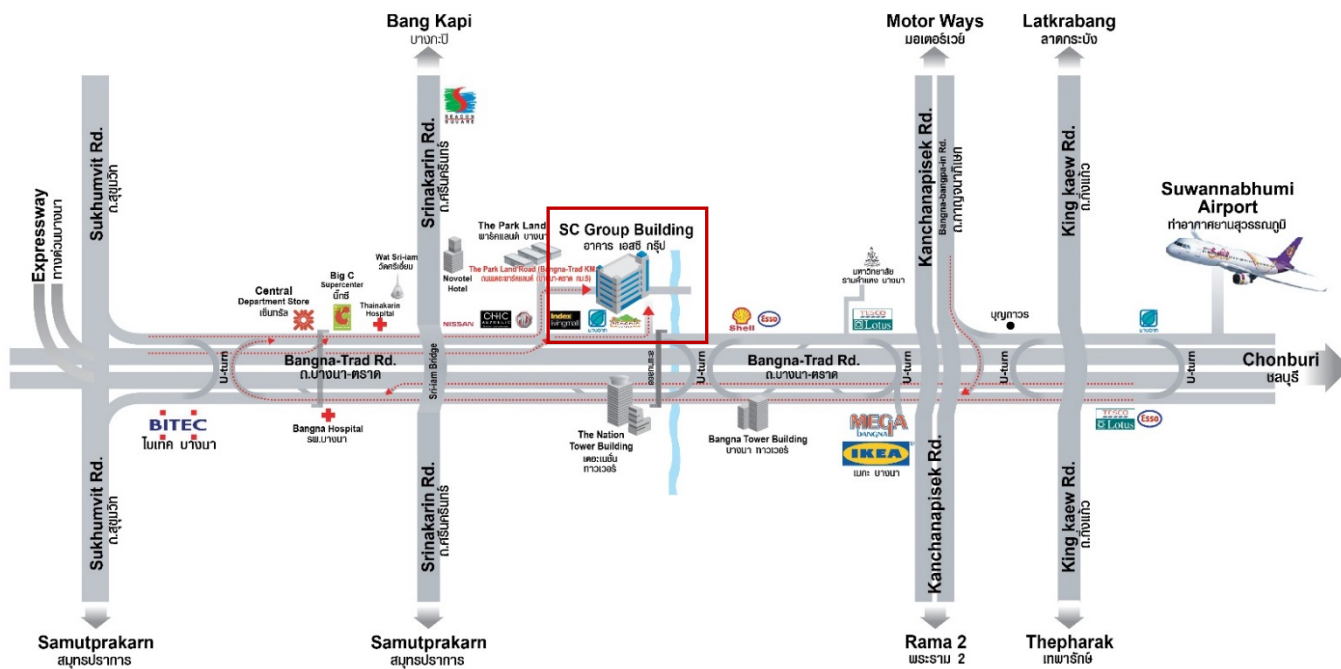

Map of Location for meeting

Location: At Meeting Room 6th Floor, SC Group Building

Address: No. 88 The Park Land Road (Bangna-Trad KM.5), Bangna Nuea Sub-District, Bangna District, Bangkok

Phone number: (66) 02-3480580

Bus no.: 38, 46, 48, 139, 182, 207

Download Location for meeting